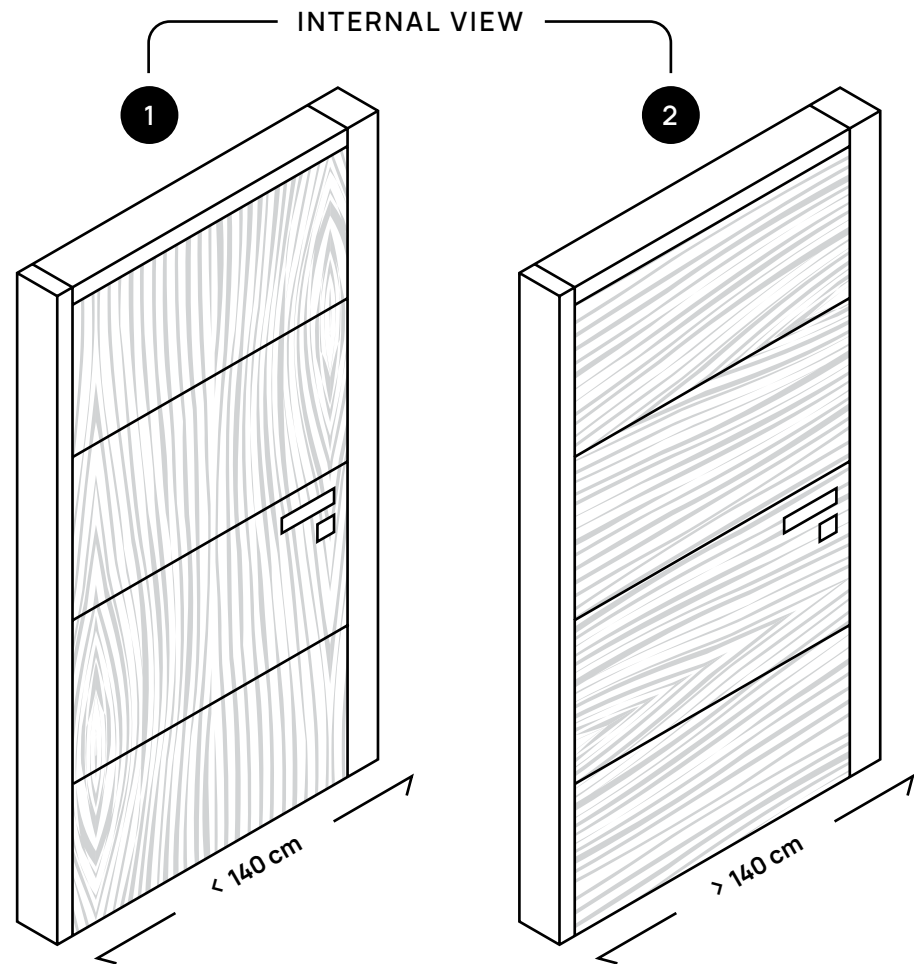

Internal and External Door Design Specifications

Type D.I. (Different Inside)

For designs that can only be applied to the external side of the door, the internal side features three engraved lines.

For imitation paint, there are two options for the internal pattern:

1) For doors with a width **less than 140 cm**, the internal side features a vertical pattern.
2) For doors with a width **greater than 140 cm**, the internal side features a horizontal pattern.