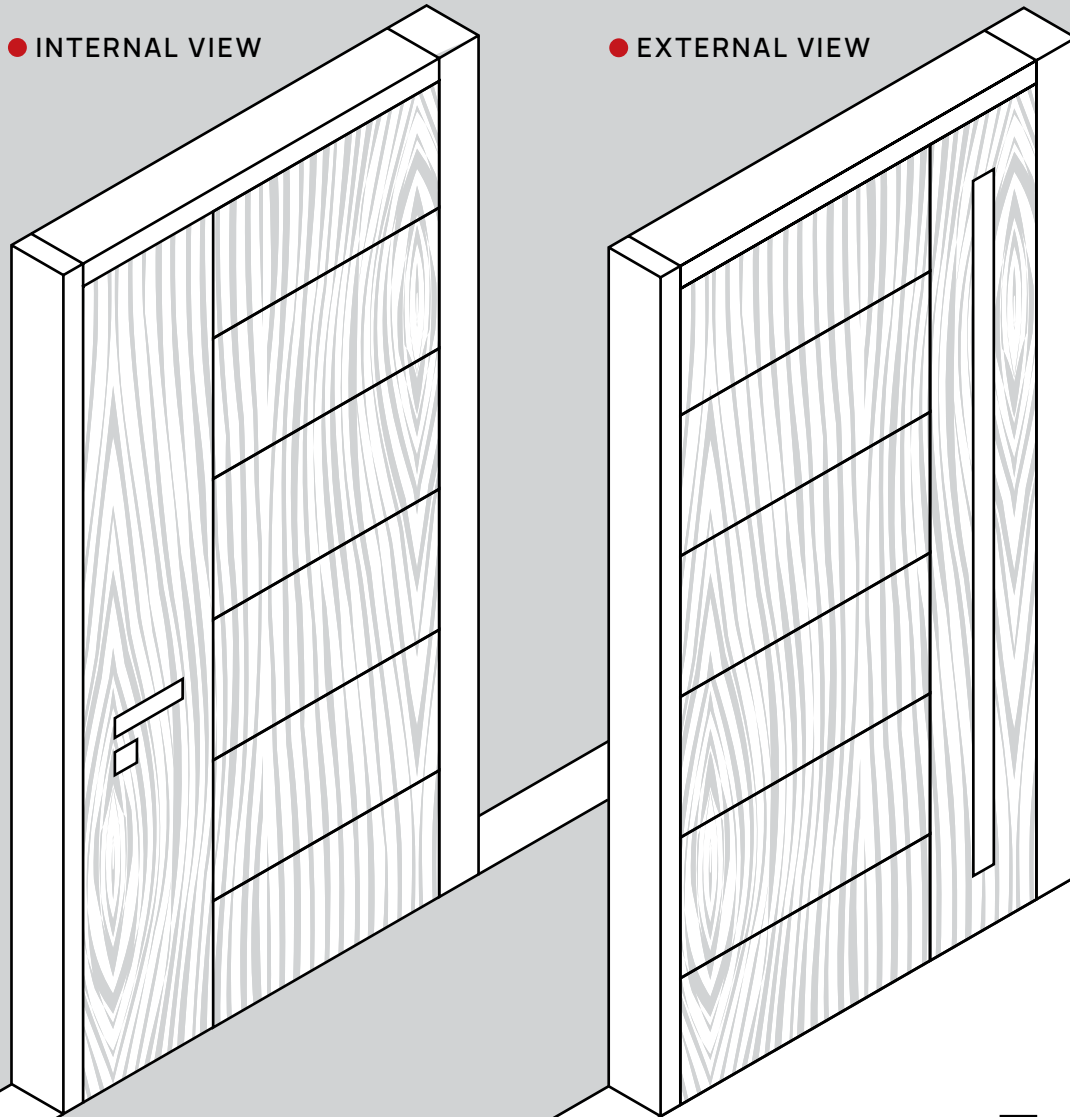

● INTERNAL VIEW

● EXTERNAL VIEW

Type S.I. (Same Inside)

Designs of this type can be applied to both sides.