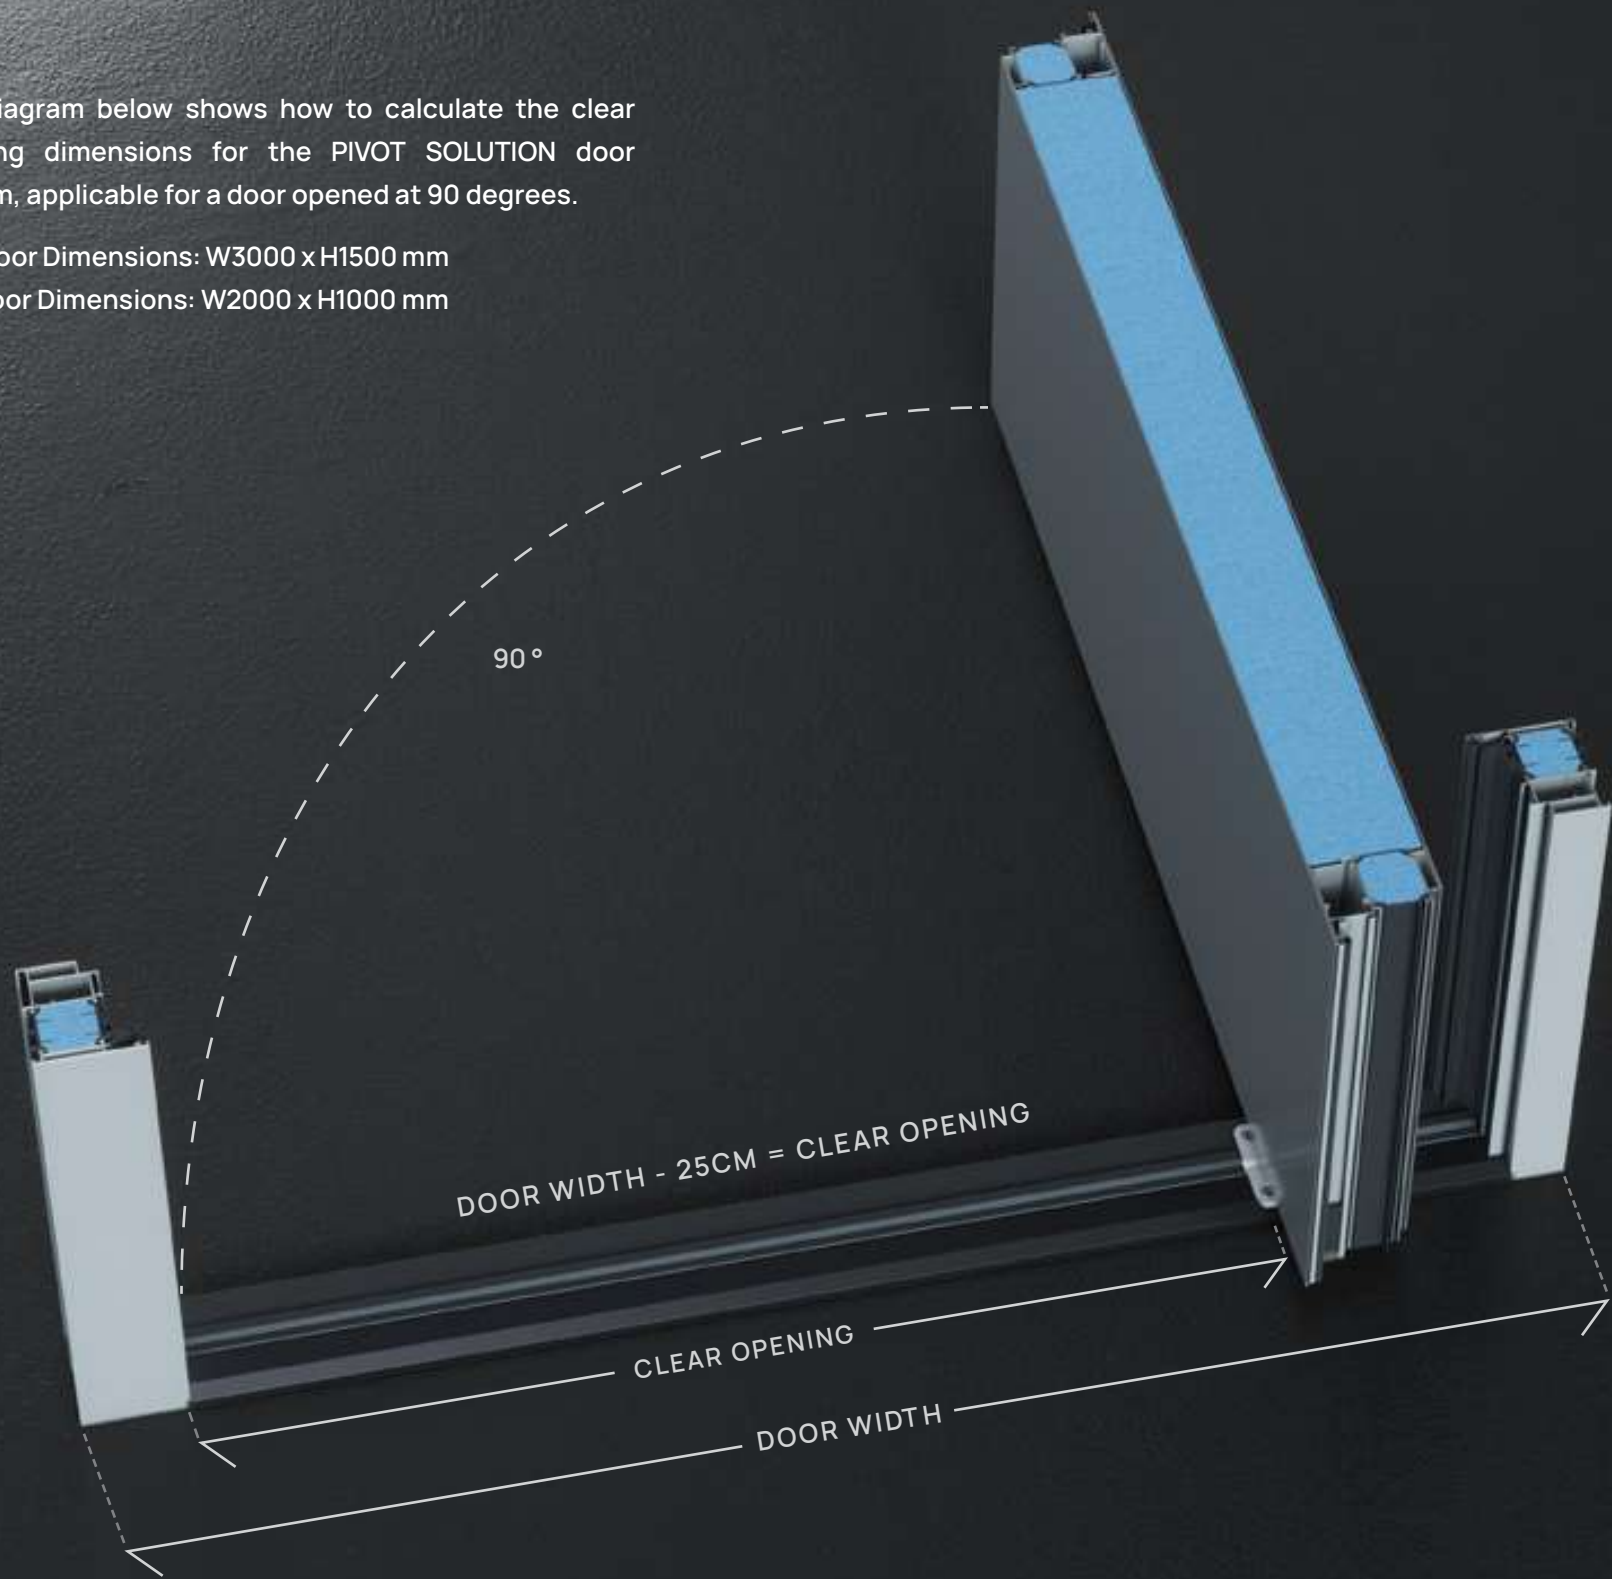

The diagram below shows how to calculate the clear opening dimensions for the PIVOT SOLUTION door system, applicable for a door opened at 90 degrees.

Max Door Dimensions: W3000 x H1500 mm

Min Door Dimensions: W2000 x H1000 mm