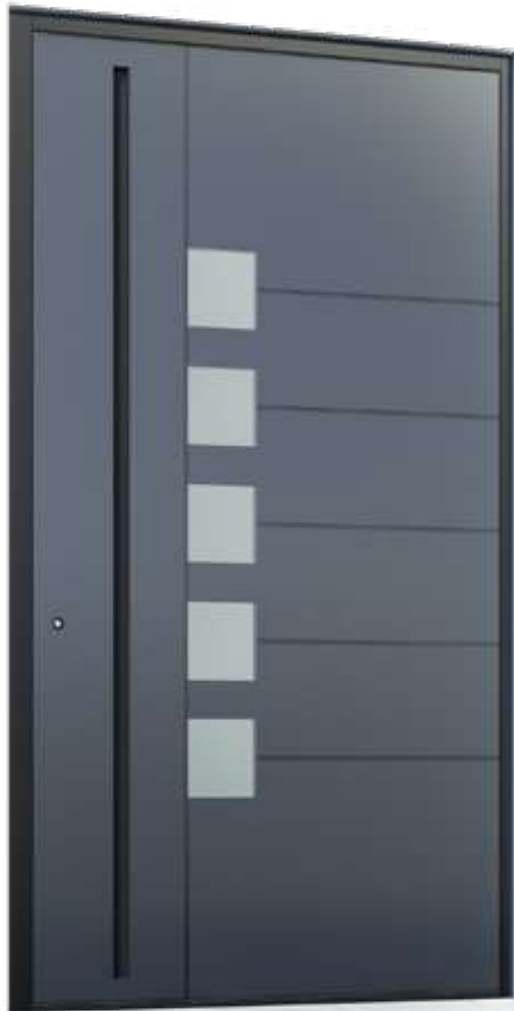

Wood
Color
Pattern
Vertical