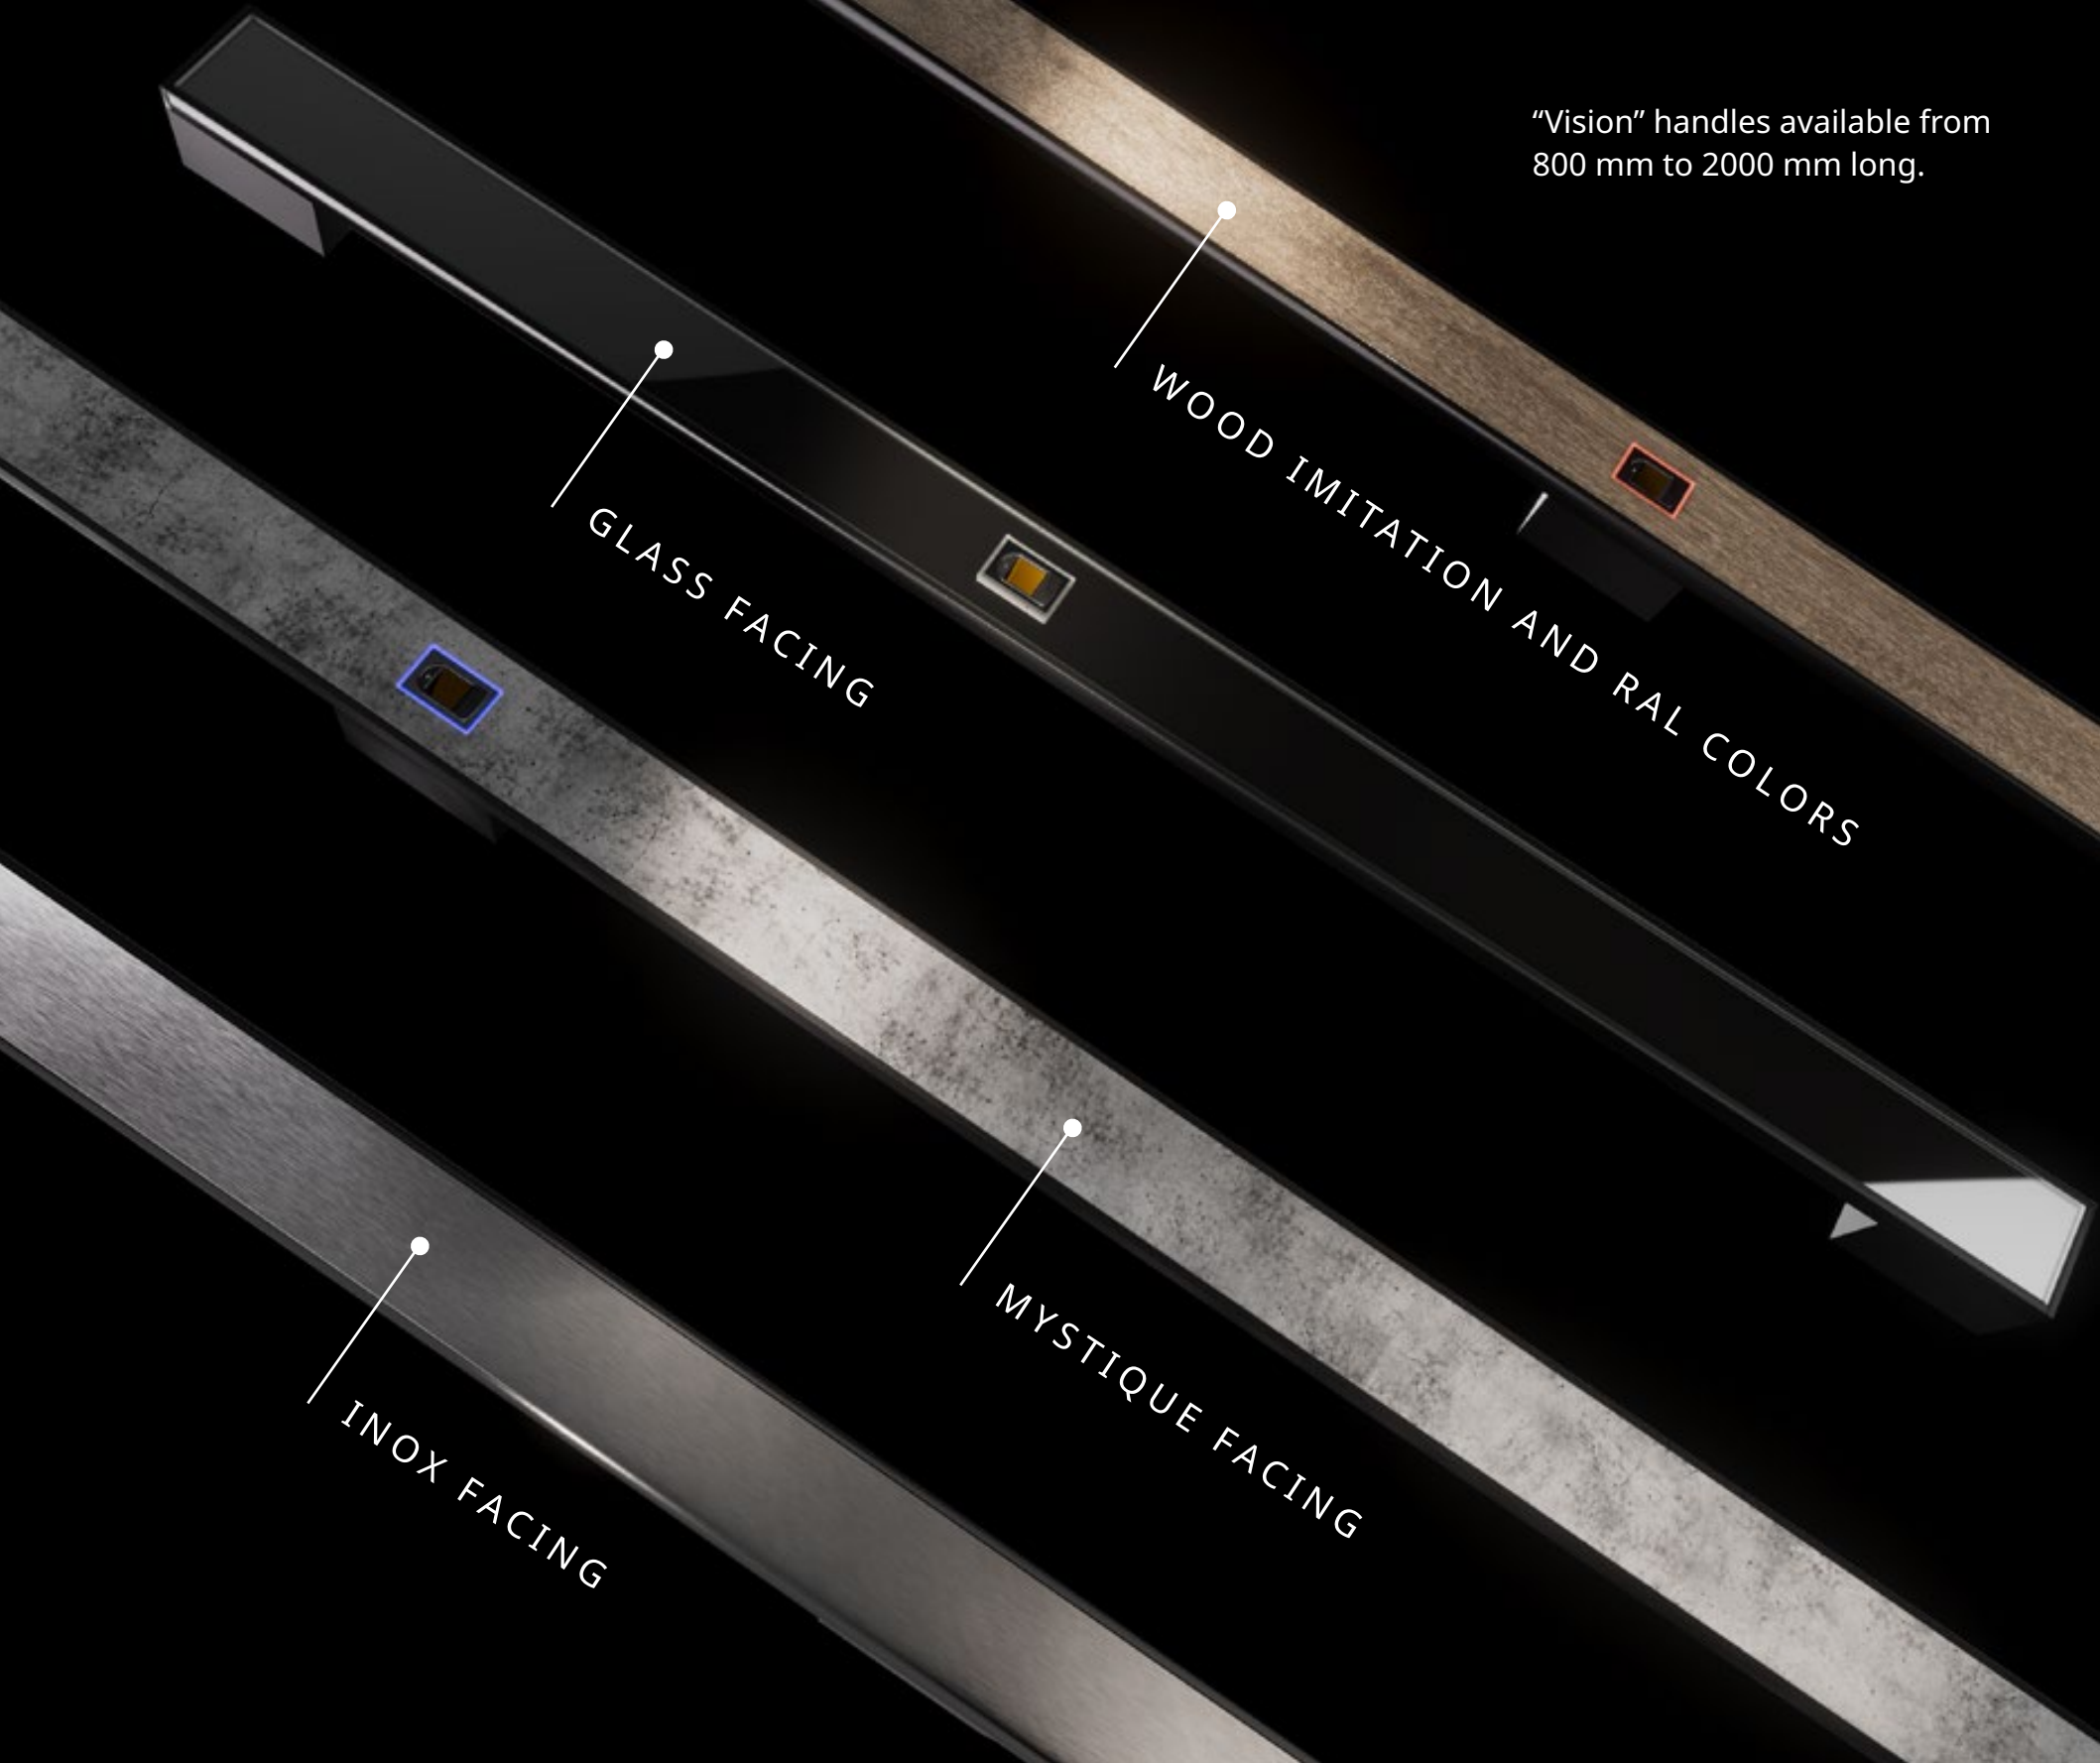

# Mystique Edition

Design: ME 41

Old Wood

"Vision" handles available from 800 mm to 2000 mm long.

GLASS FACING

WOOD IMITATION AND RAL COLORS

INOX FACING

MYSTIQUE FACING