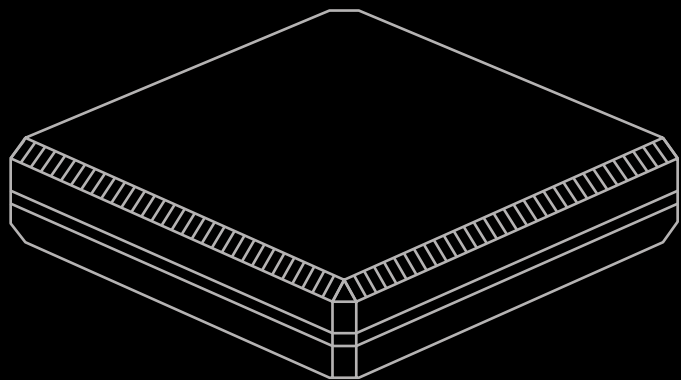

# Traditional

Design: 1034

RAL 8011  
Structura

Traditional design Pivot Door  
with aluminium fixed top panel.