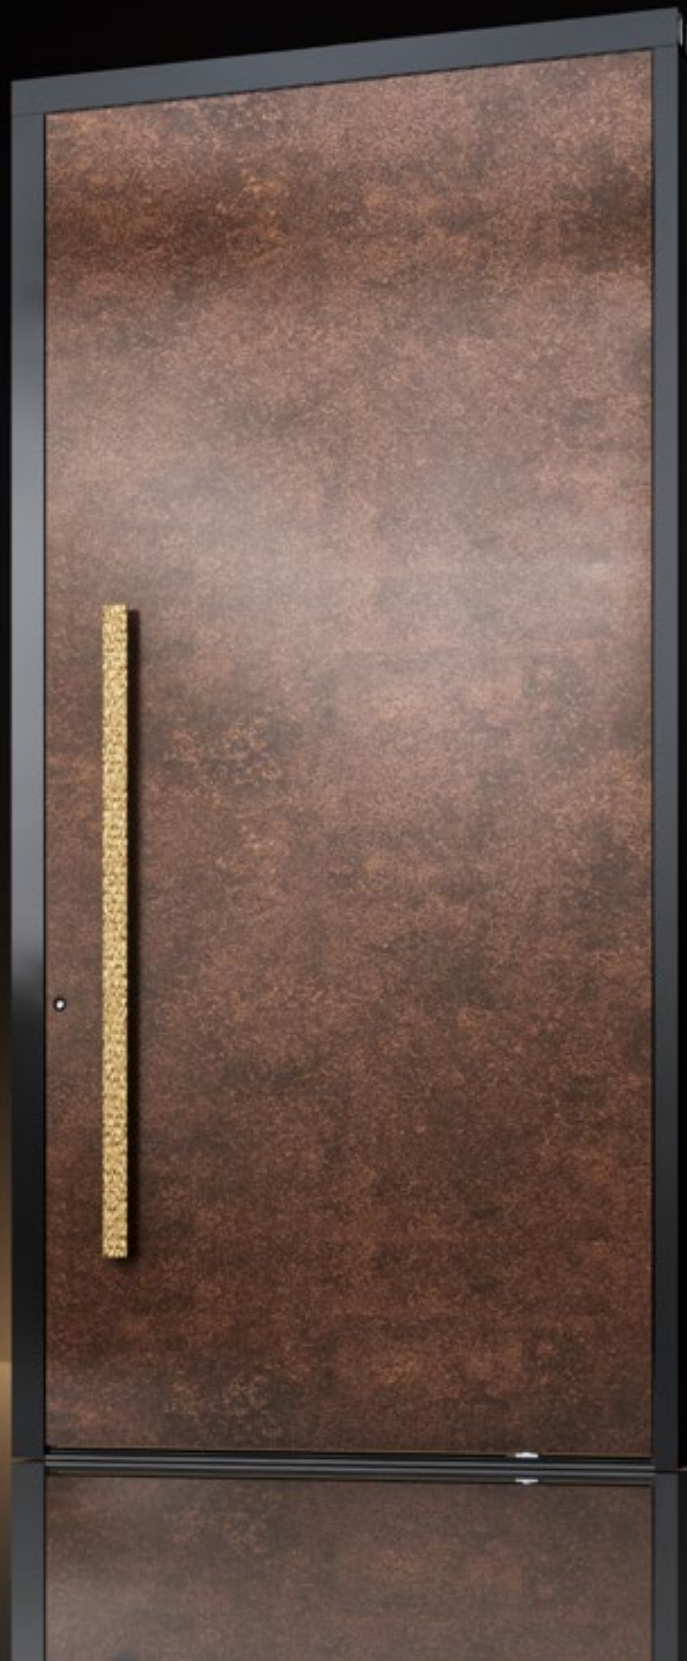

# Mystique Edition

Design: ME 20

Black Marble

Detail of "Gold Fancy" handle.

Door Style