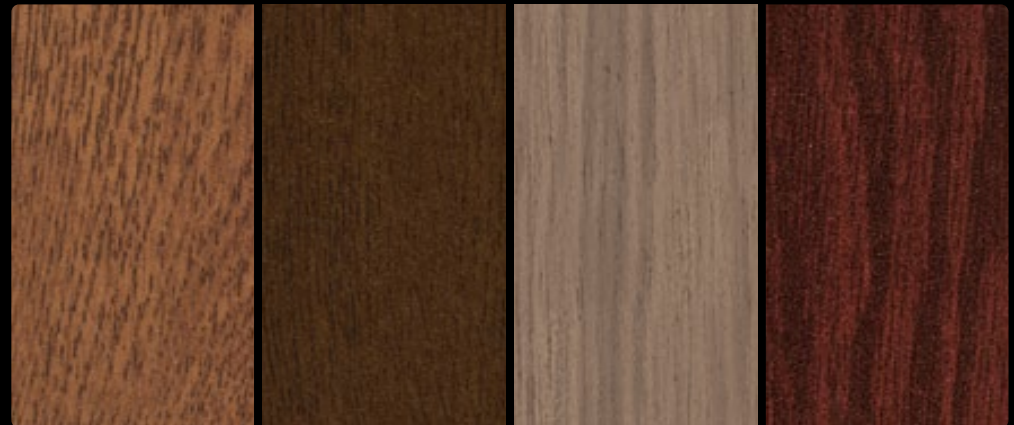

## Mystique Edition

Twelve unique color textures.

---

Old Wood

Copper Patina

Concrete Gray

Brown Marble

## Wood Colors

Twenty four wood and earth material imitation colors.

---

T630

T631

T945

T875